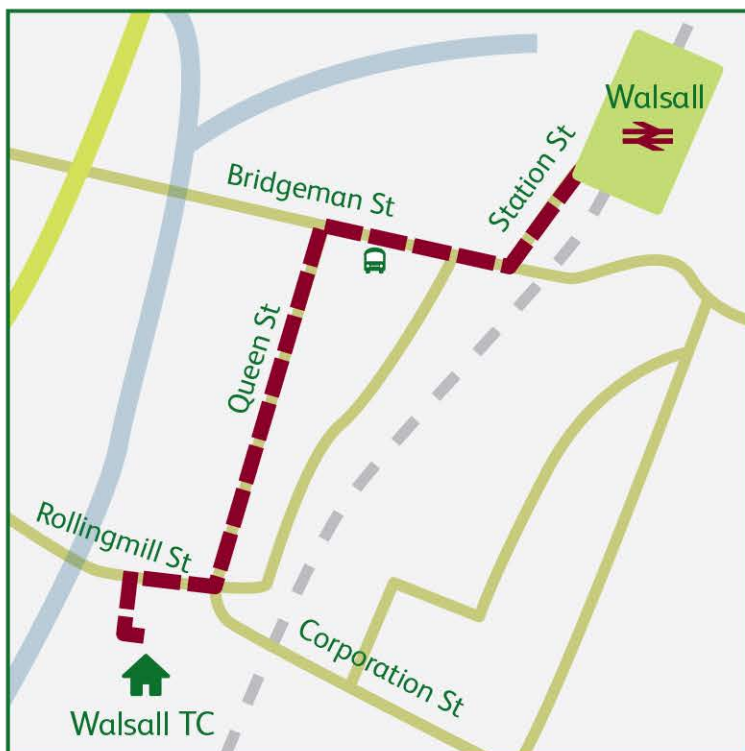

Walsall

Address: Network Rail Training Centre
Off Corporation Street
Walsall
WS2 9EG

Telephone: 01922 633623

Fax: 01922 628148