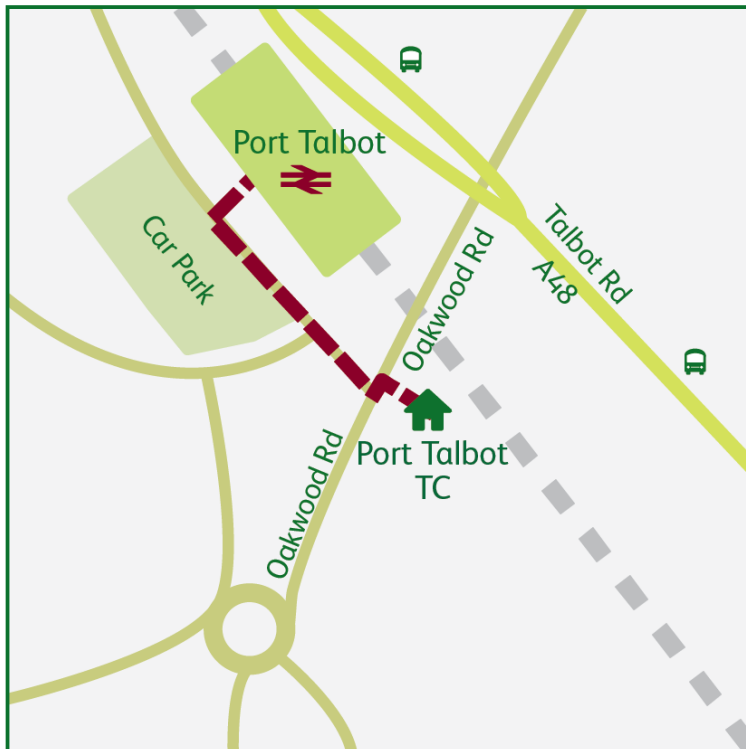

Port Talbot

Address: Oakwood Road
Port Talbot
West Glamorgan
SA13 1SA

Telephone: 01639 881230

Fax: 01639 887924