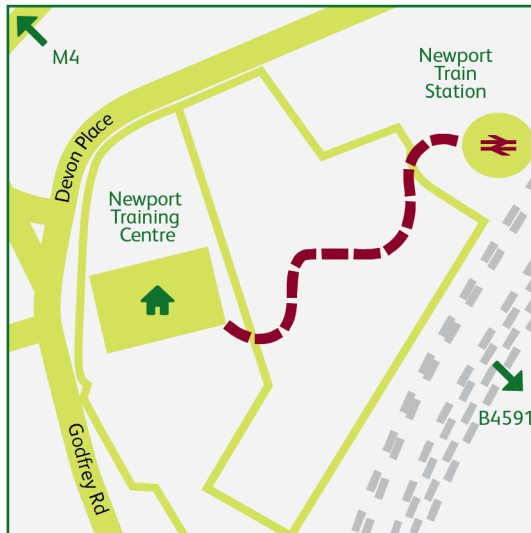

Training Centres

Newport

Address: Newport Training Centre,
Network Rail,
Godfrey Road Depot,
Godfrey Road,
Newport, NP20 4NX

Telephone: 0330 853 2746

Further centre information

- Car parking available (no disabled)
- Lunch included
- Dress code smart/casual
- Ramp access
- If using Google Maps, please just search for the postcode (NP20 4NX) as Google will sometimes select the Godfrey Road Network Rail Depot (40 minutes away) by mistake.

Walking route from the station

- Walk south towards Godfrey Rd/B4591
- Turn right onto Godfrey Rd/B4591
- Destination will be on the right