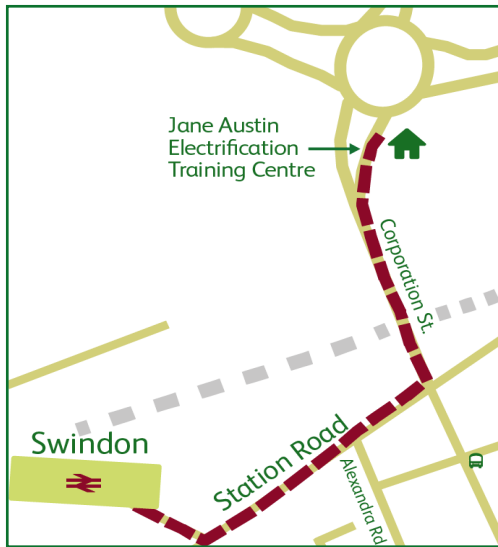

Swindon

Address: Jane Austin Electrification
Training Centre
Cocklebury Sidings
Whitehouse Road South
On Great Western Way
Swindon
Wilts
SN2 1FB

Telephone: 01793 421901

Further centre information

- Car parking available (including disabled)
- Lunch included
- Dress code - smart/casual
- PPE allowed in certain areas. Bring change of clothes/ footwear
- Ramp access
- Shower facilities
- Lockers available
- Prayer room
- First aid room
- Alternative postcode for sat nav purposes: SN2 1US

Route from the station

- Walk north-east towards Station Road
- Turn left into Station Road
- Once you reach the 2nd signal light, turn left into Corporation Street
- After the bridge, slight right to stay on Corporation Street and you will see the pedestrian gate for the Jane Austin Electrification Training Centre