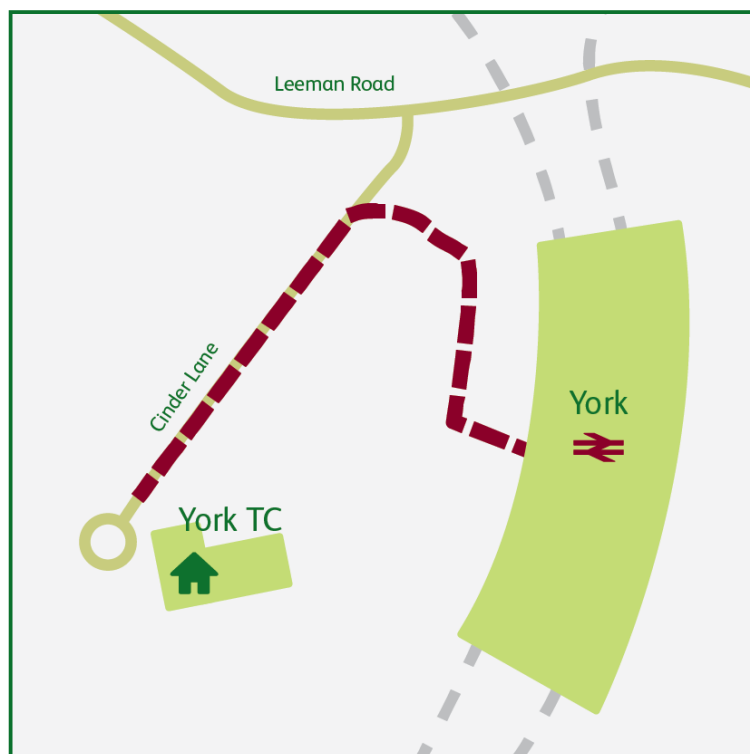

## York

**Address:** York Engineers Triangle  
Cinder Lane off Leeman Road  
York  
North Yorkshire  
YO26 4AB

**Telephone:** 01904 381700

**Fax:** 01904 381741

### Walking route from the station

- Follows signs for the railway museum. Up the stairs towards platform 11. Exit the rear of the station.
- Following the signs to York Campus. Go down the steps, and follow the public walking route, through the NCP car park. Using the crossing in the car park to access Cinder lane public footpath.
- Follow the walk way to the next crossing. Cross the road and go up the staircase.
- Follow the footpath until you reach the end of the walk way, the WDC will be on your left hand side.