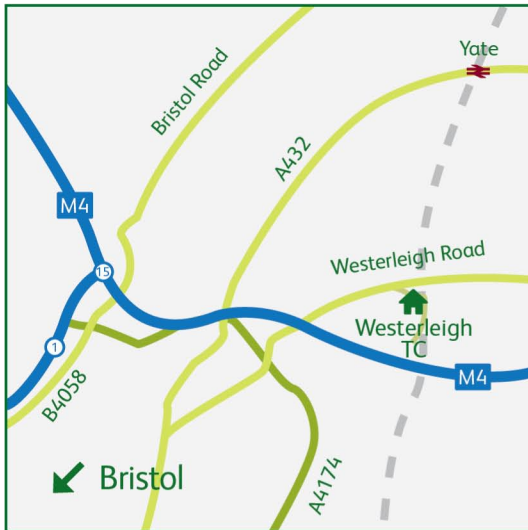

Westerleigh

Address: Oakley Green Farm Lane
Oakley Green
Westerleigh
Bristol
BS37 8QE

Telephone: 01179 347420

Fax: 01179 347490

Further centre information

- Car parking available
- Lunch included
- Dress code smart/casual
- Ramp access

Route from the station

- Not accessible on foot.
- Delegates must drive to location