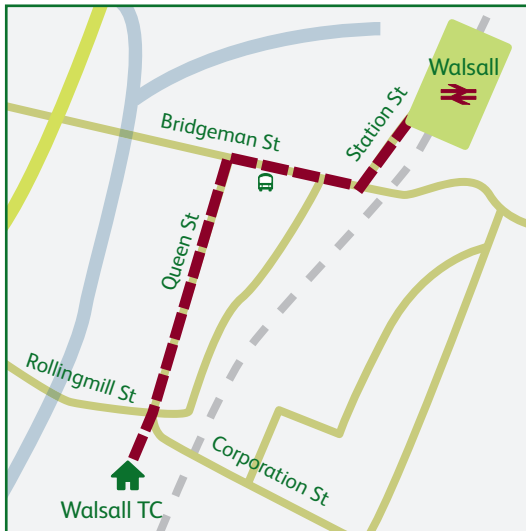

Training Centres

Walsall

Address: Railtrain Yard
Rollingmill Street
Walsall
WS2 9EG

Telephone: 01922 623880

Fax: 01922 628148

Further centre information

- Car parking available (inc. disabled)
- Lunch included
- Dress code smart/casual
- No PPE allowed in the centre
- Lockers available
- Ramp access
- Shower facilities

Walking route from the station

- Exit station on Station Street
- Turn right onto Bridgeman Street
- Turn left onto Queen Street
- The Centre is in front of you