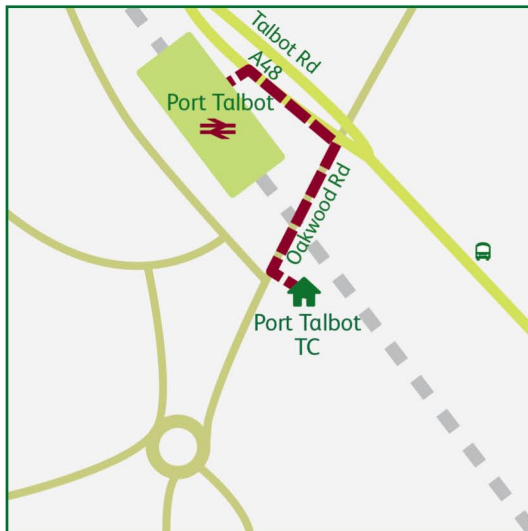

Port Talbot

Address: Oakwood Road
Port Talbot
West Glamorgan
SA13 1SA

Telephone: 01179 347420

Fax: 01639 887924

Further centre information

- Car parking available
- Lunch included
- Dress code smart/casual
- Ramp access

Walking route from the station

- Exit station and turn right
- Walk through the car park, turn right
- Cross the public level crossing and take the first left
- The training centre is immediately in front of you