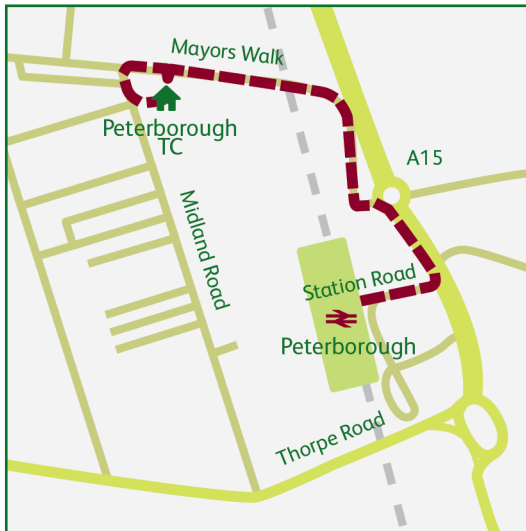

## Peterborough

**Address:** Network Rail  
Cubitt House  
Midland Road  
Peterborough  
PE3 6DW

**Telephone:** 01733 297332 / 559547

**Fax:** 01733 559615

### Walking route from the station

- Exit station, turn left. Walk past the cycle shed on your left, continue straight ahead on the path
- Cross the road at the end and exit on to the main road passing the fire station on your right. Stay on the left and go over the railway bridge, you will see the Network rail depot on your left, continue forward to the side gate. Call for the access code
- Or continue forward past the side gate and turn left into Midland road, continue forward 100 metres and you will come across the main entrance clearly displaying the Cubitt House sign above the doors. Press the Training Centre bell for access