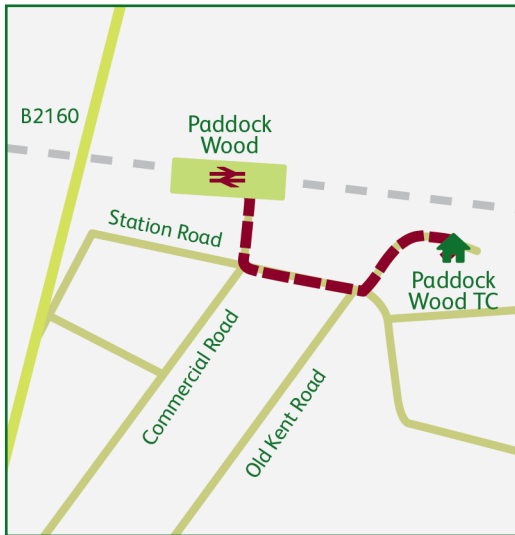

Paddock Wood

Address: The Cedars
Paddock Wood
Tonbridge
Kent
TN12 6JZ

Telephone: 01233 617724

Fax: 01233 617 733

Further centre information

- There is no onsite parking (with the exception of disabled parking which should be booked through the Training Centre).
- Delegates who wish to bring vehicles should park in the Public Car Parks located off Paddock Wood High Street
- Lunch included
- Dress code smart/casual
- No PPE on carpeted areas
- Ramp access
- Shower facilities

Walking route from the station

- Exit the train station at Station Approach
- Turn left onto Station Road heading for Waitrose
- At the end of Waitrose Car Park please turn left into The Cedars and follow the signs for Network Rail Training Centre