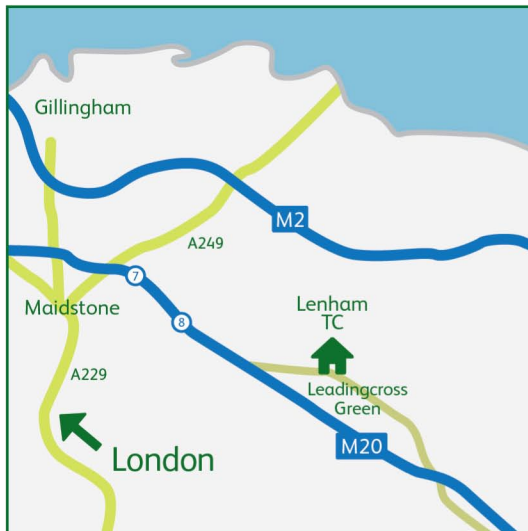

Lenham

Address: Ashmill Business Park
Ashford Road
Lenham
ME17 2GQ

Telephone: 01622 851824

Further centre information

- Car parking available
- Lunch included
- Dress code smart/casual
- No PPE in carpeted areas
- Shower facilities

Route from the station

- This centre should only be accessed by vehicles only due to the distance from the train station