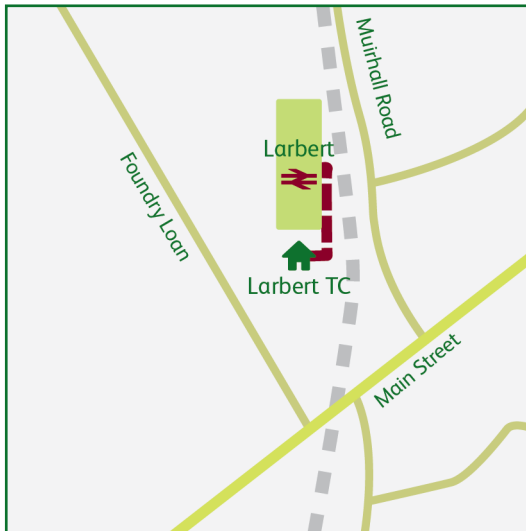

## Larbert

**Address:** Foundry Loan  
Larbert  
Stirlingshire  
FK5 4AW

**Telephone:** 01324 574774

**Fax:** 01324 574777

### Walking route from the station

- Exit station and the sign for the Training Centre will be visible
- Turn right and walk 150 m to the Training Centre