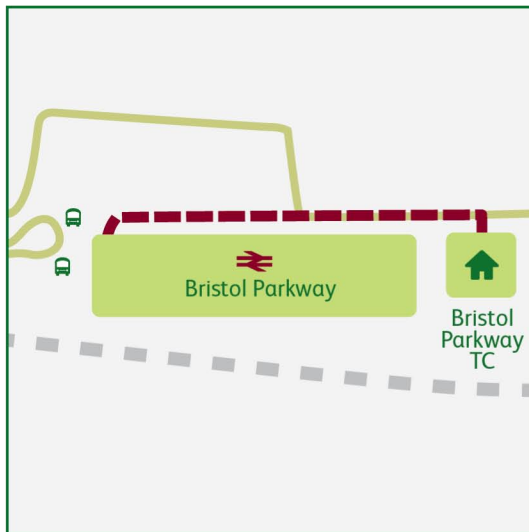

Bristol Parkway

Address: Hunts Ground Road
Stoke Gifford
Bristol
BS34 8PU

Telephone: 01179 347420

Fax: 01179 347457

Further centre information

- Car parking available (inc. disabled)
- Lunch included
- Dress code smart/casual
- PPE allowed in certain areas. Bring change of clothes/footwear
- Ramp access
- Shower facilities

Walking route from the station

- Exit station and turn right
- Walk to end of the path
- Go over crossing and along footpath to next crossing
- Cross over and the Centre is in front of you