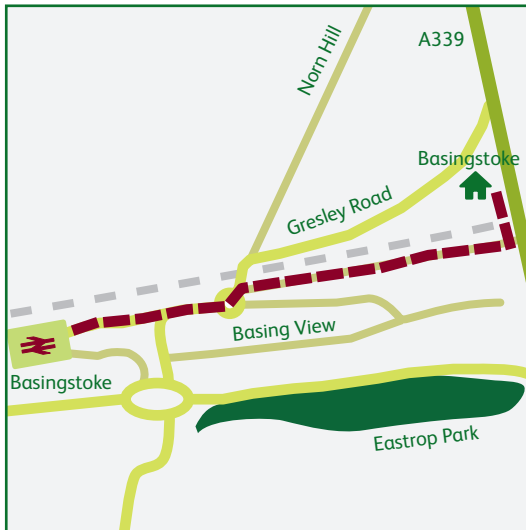

Basingstoke

Address: Basingstoke Campus
Gresley Road
Basingstoke
Hampshire
RG21 4FS

Telephone: 033 085 46333

Further centre information

- No car parking available other than for delegates with additional needs. Parking spaces must be booked at least one working day in advance by contacting the training centre: **BasingstokePDTAdmin@networkrail.co.uk**
- If using satellite navigation please input Gresley Road as your destination (do not use the postcode)
- Disabled access/facilities

Walking route from the station

- Turn left immediately after exiting the station
- Follow the authorised walking route through the station car park (passing doddle on your left)
- Cross the road towards The Queens Arms with the rail bridge on your left
- Take the pathway on the right hand side of the station car park, which is separated by a fence
- Follow the path and head down the stairs, keep following this road with Waitrose on your right
- Cross the road near the footbridge (do not cross the bridge) and follow the tree lined path
- You will eventually see a green footbridge on your left, cross this to bring you to the campus gates